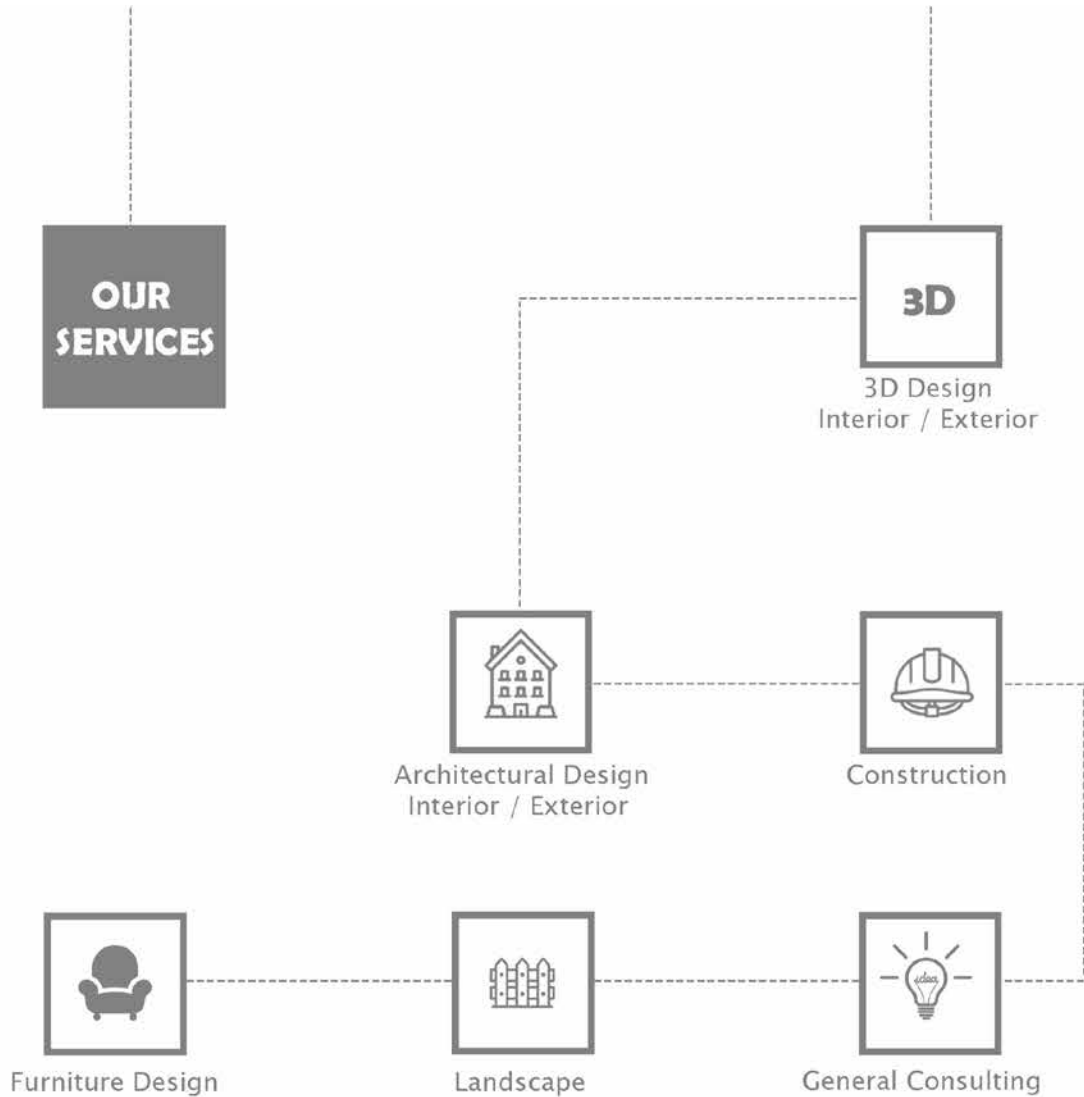

The scope of our services covers all sizes and types of and for Interior Projects in the following areas:

- Interior Design
- Hotels, Resorts and recreation Facilities
- Restaurants and Café's
- Healthcare and Hospitals
- Governmental Administration Projects
- Private Residences and Palaces
- Cultural and Religious Institutes
- Educational Institutes
- Multi-Story Residential, Commercial and Office buildings
- Airport Terminals
- Sprit Facilities